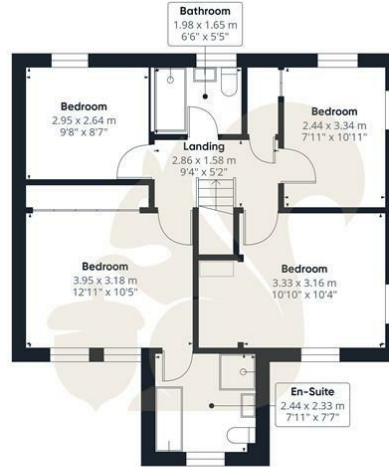

Floor 1 Building 1