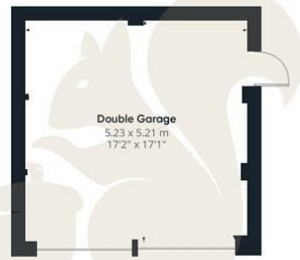

Ground Floor Building 2

oakheart

Main building GLA^{TM}

127.65 m²
1373.99 ft²

Main building total

127.65 m²
1373.99 ft²

Building 2 total

29.33 m²
315.72 ft²

(1) Finished, above grade

Ext. wall thickness assumed: 15.24 cm/6 in

GIRAFFE360

Local Authority:

Colchester

Tenure:

Freehold

Council Tax Band:

E

Energy Efficiency Rating

	Current	Potential
<i>Very energy efficient - lower running costs</i>		
(92 plus) A		
(81-91) B		
(69-80) C		
(55-68) D		
(39-54) E		
(21-38) F		
(1-20) G		
<i>Not energy efficient - higher running costs</i>		
England & Wales	EU Directive 2002/91/EC	

Agents Note: Whilst every care has been taken to prepare these particulars, they are for guidance purposes only. All measurements are approximate and are for general guidance purposes only and whilst every care has been taken to ensure their accuracy, they should not be relied upon.

Oakheart Colchester
01206 803 308
colchester@oakheart.co.uk
2b Cotman Road, Colchester, Essex, CO3 4QJ

oakheart