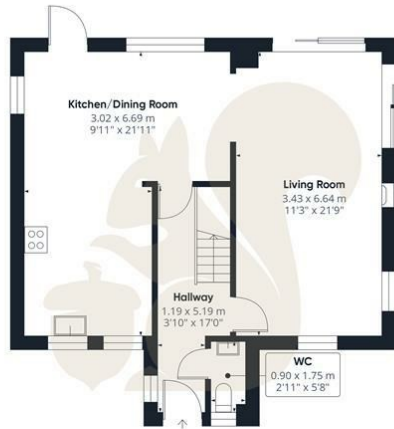

Ground Floor Building 1